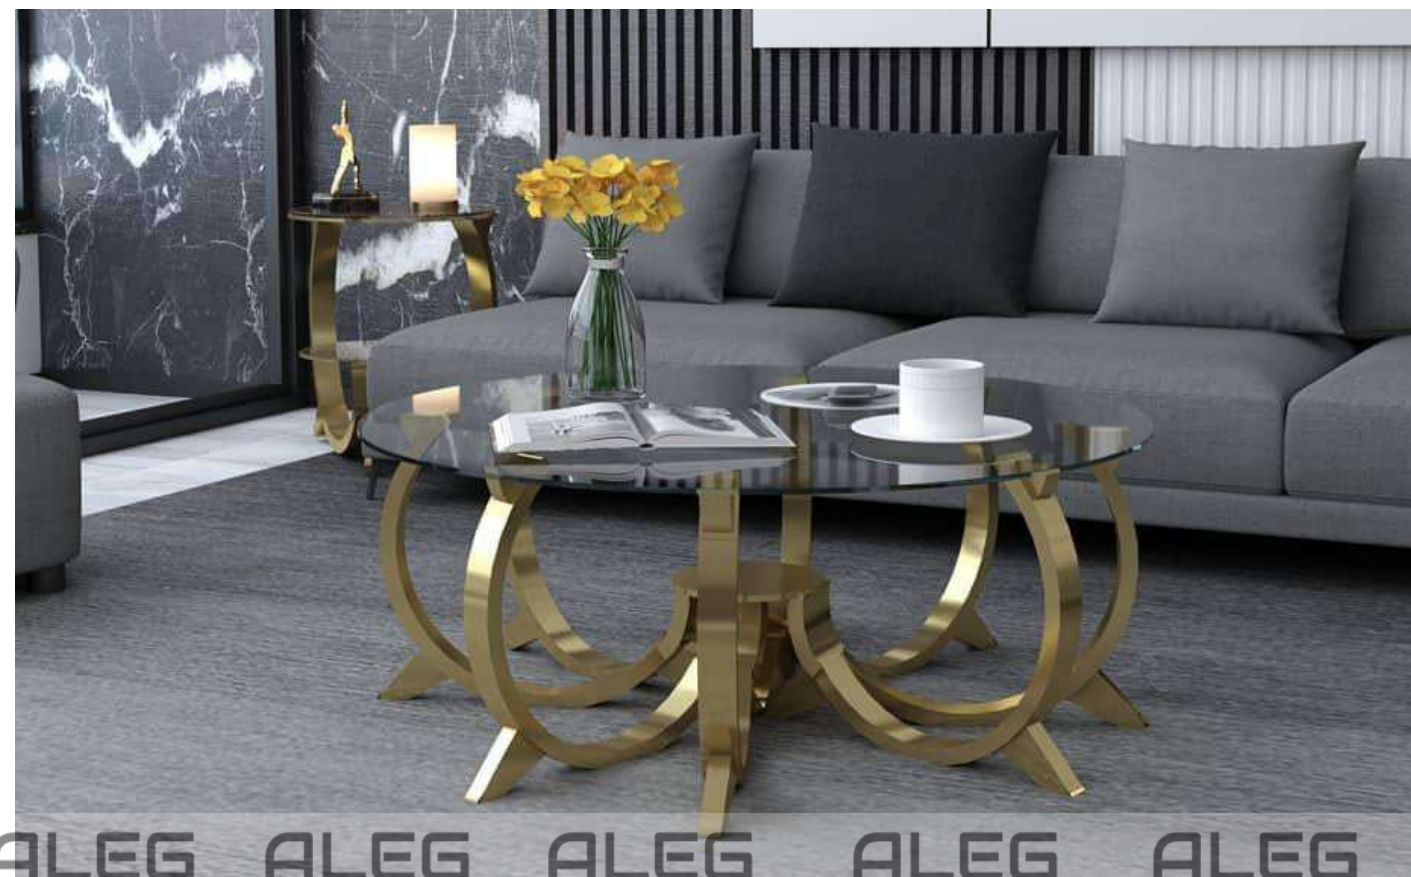

ALEG ALEG ALEG ALEG ALEG