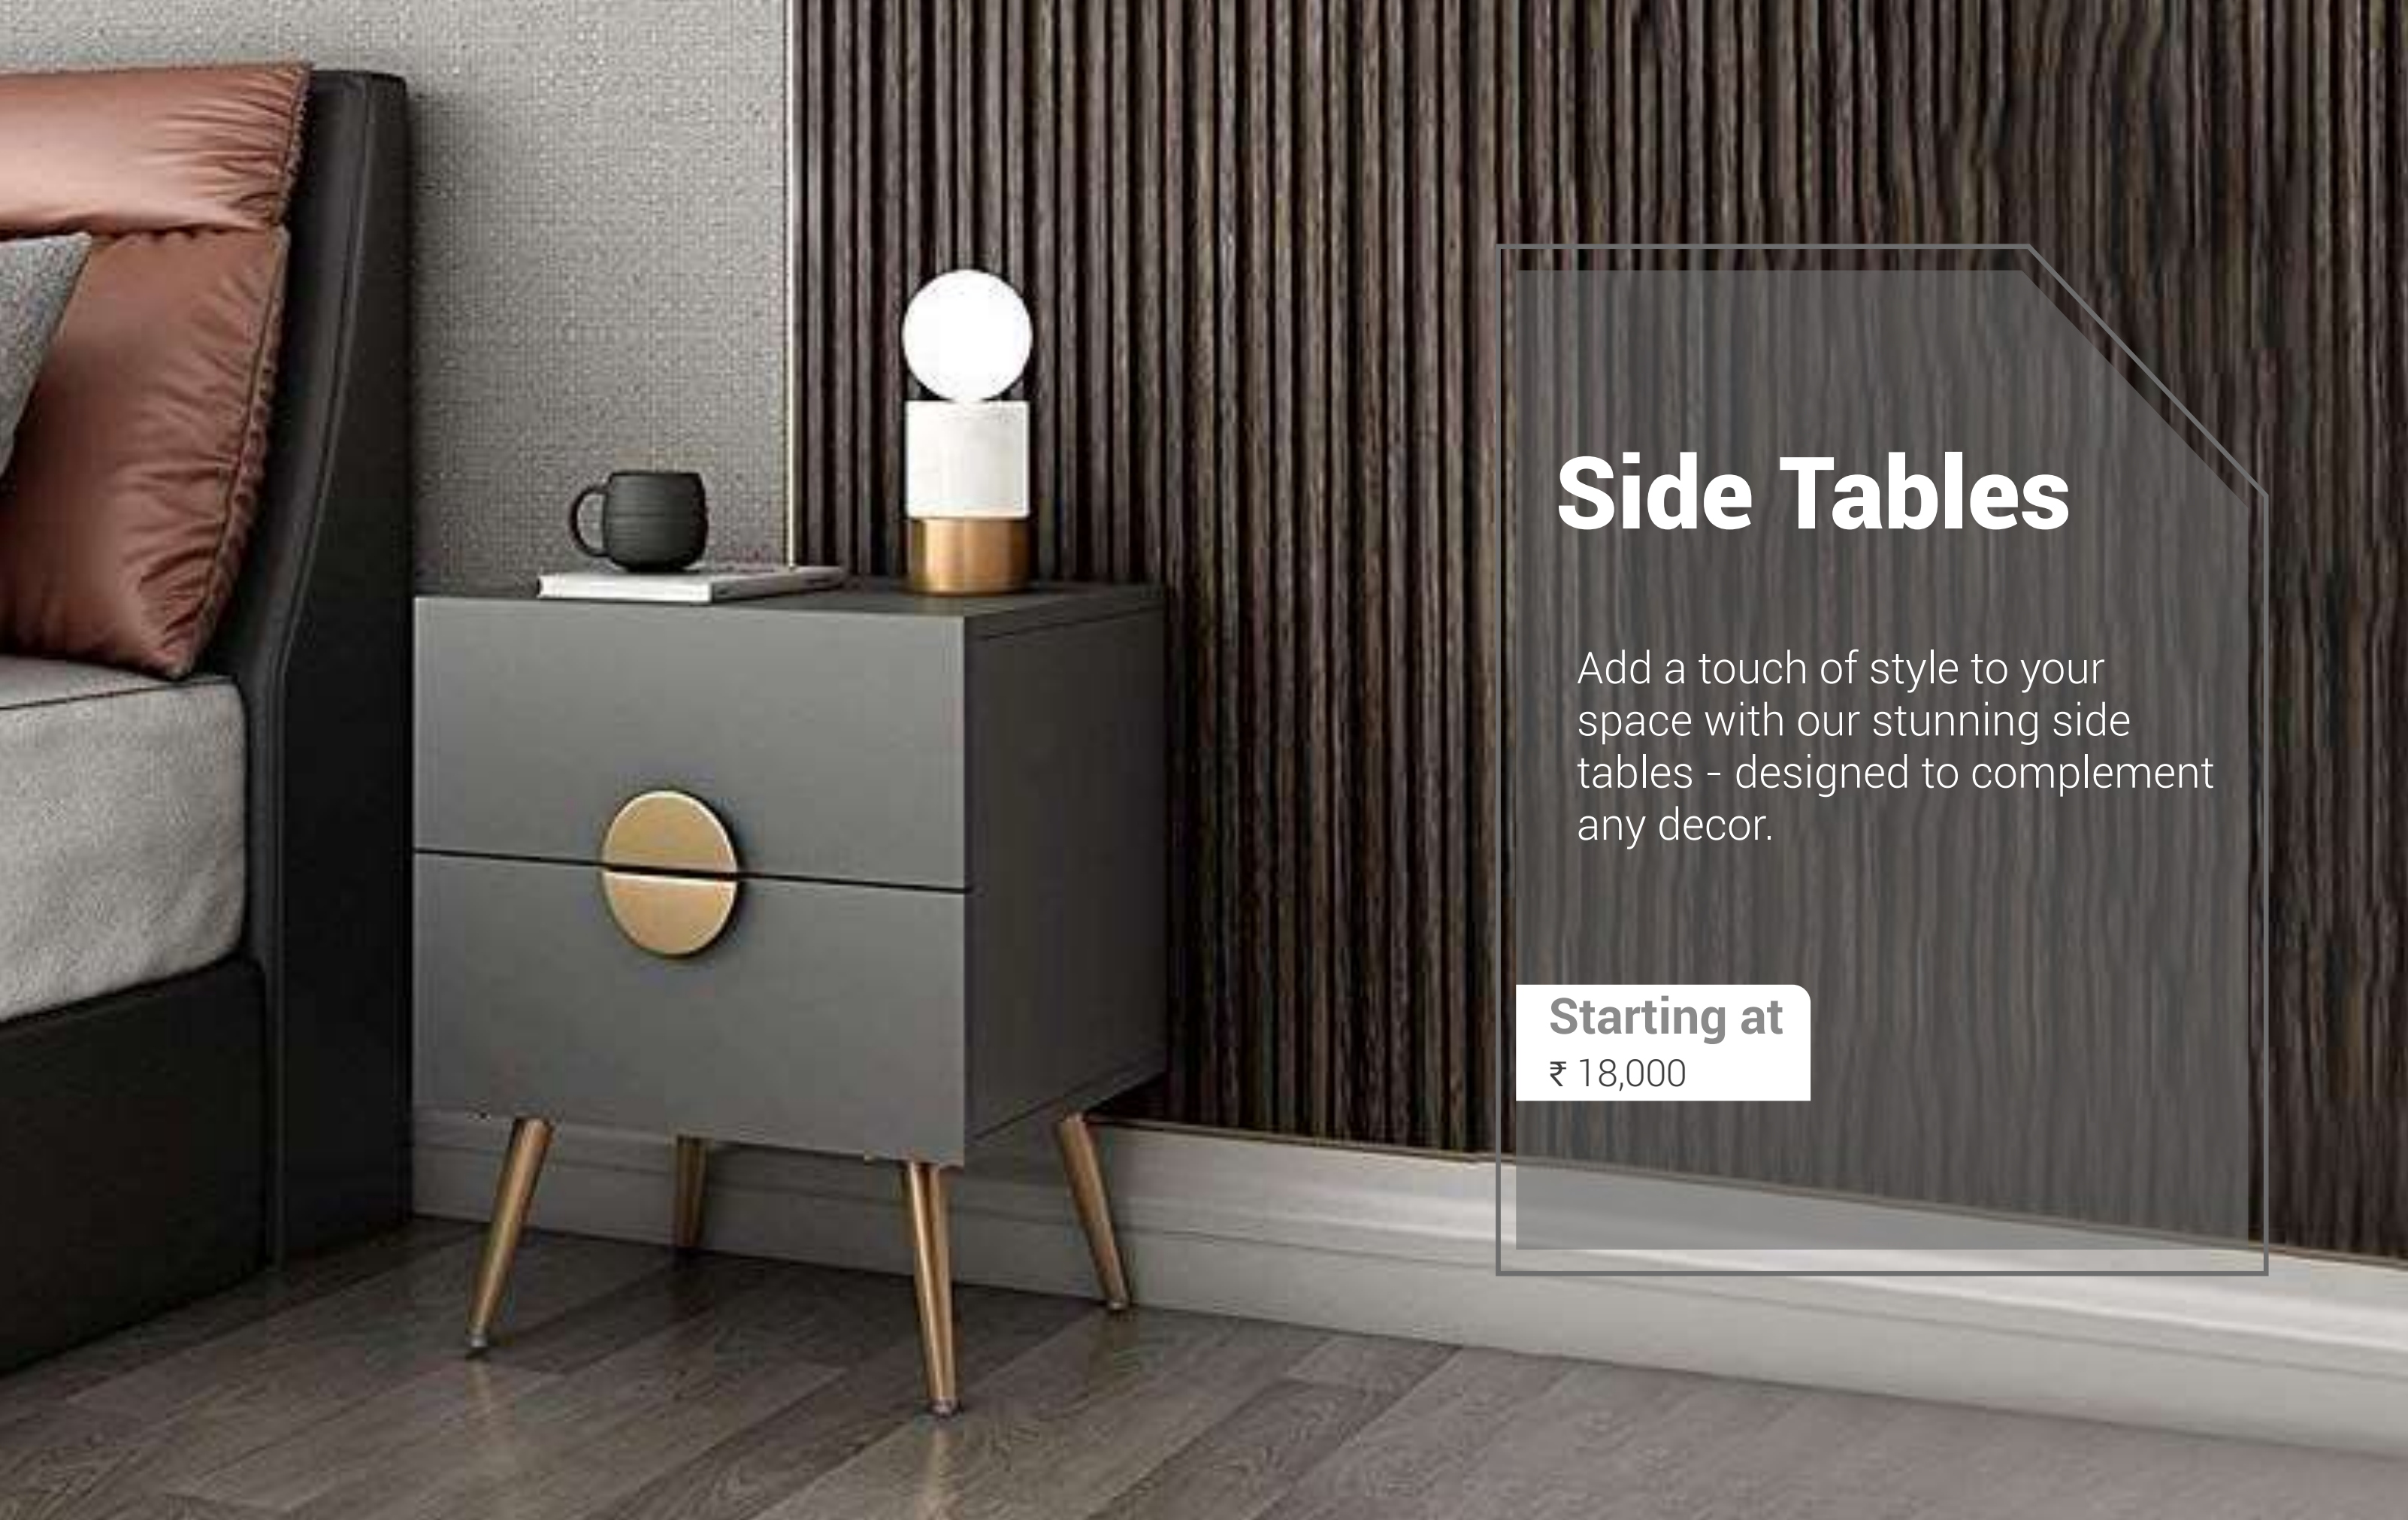

ALEG

HOME ENRICHMENTS

BESPOKE FURNITURE | KITCHENS | PREMIUM WARDROBES

Side Tables

Add a touch of style to your space with our stunning side tables - designed to complement any decor.

Starting at

₹ 18,000

ALEG ALEG ALEG ALEG ALEG ALEG ALEG